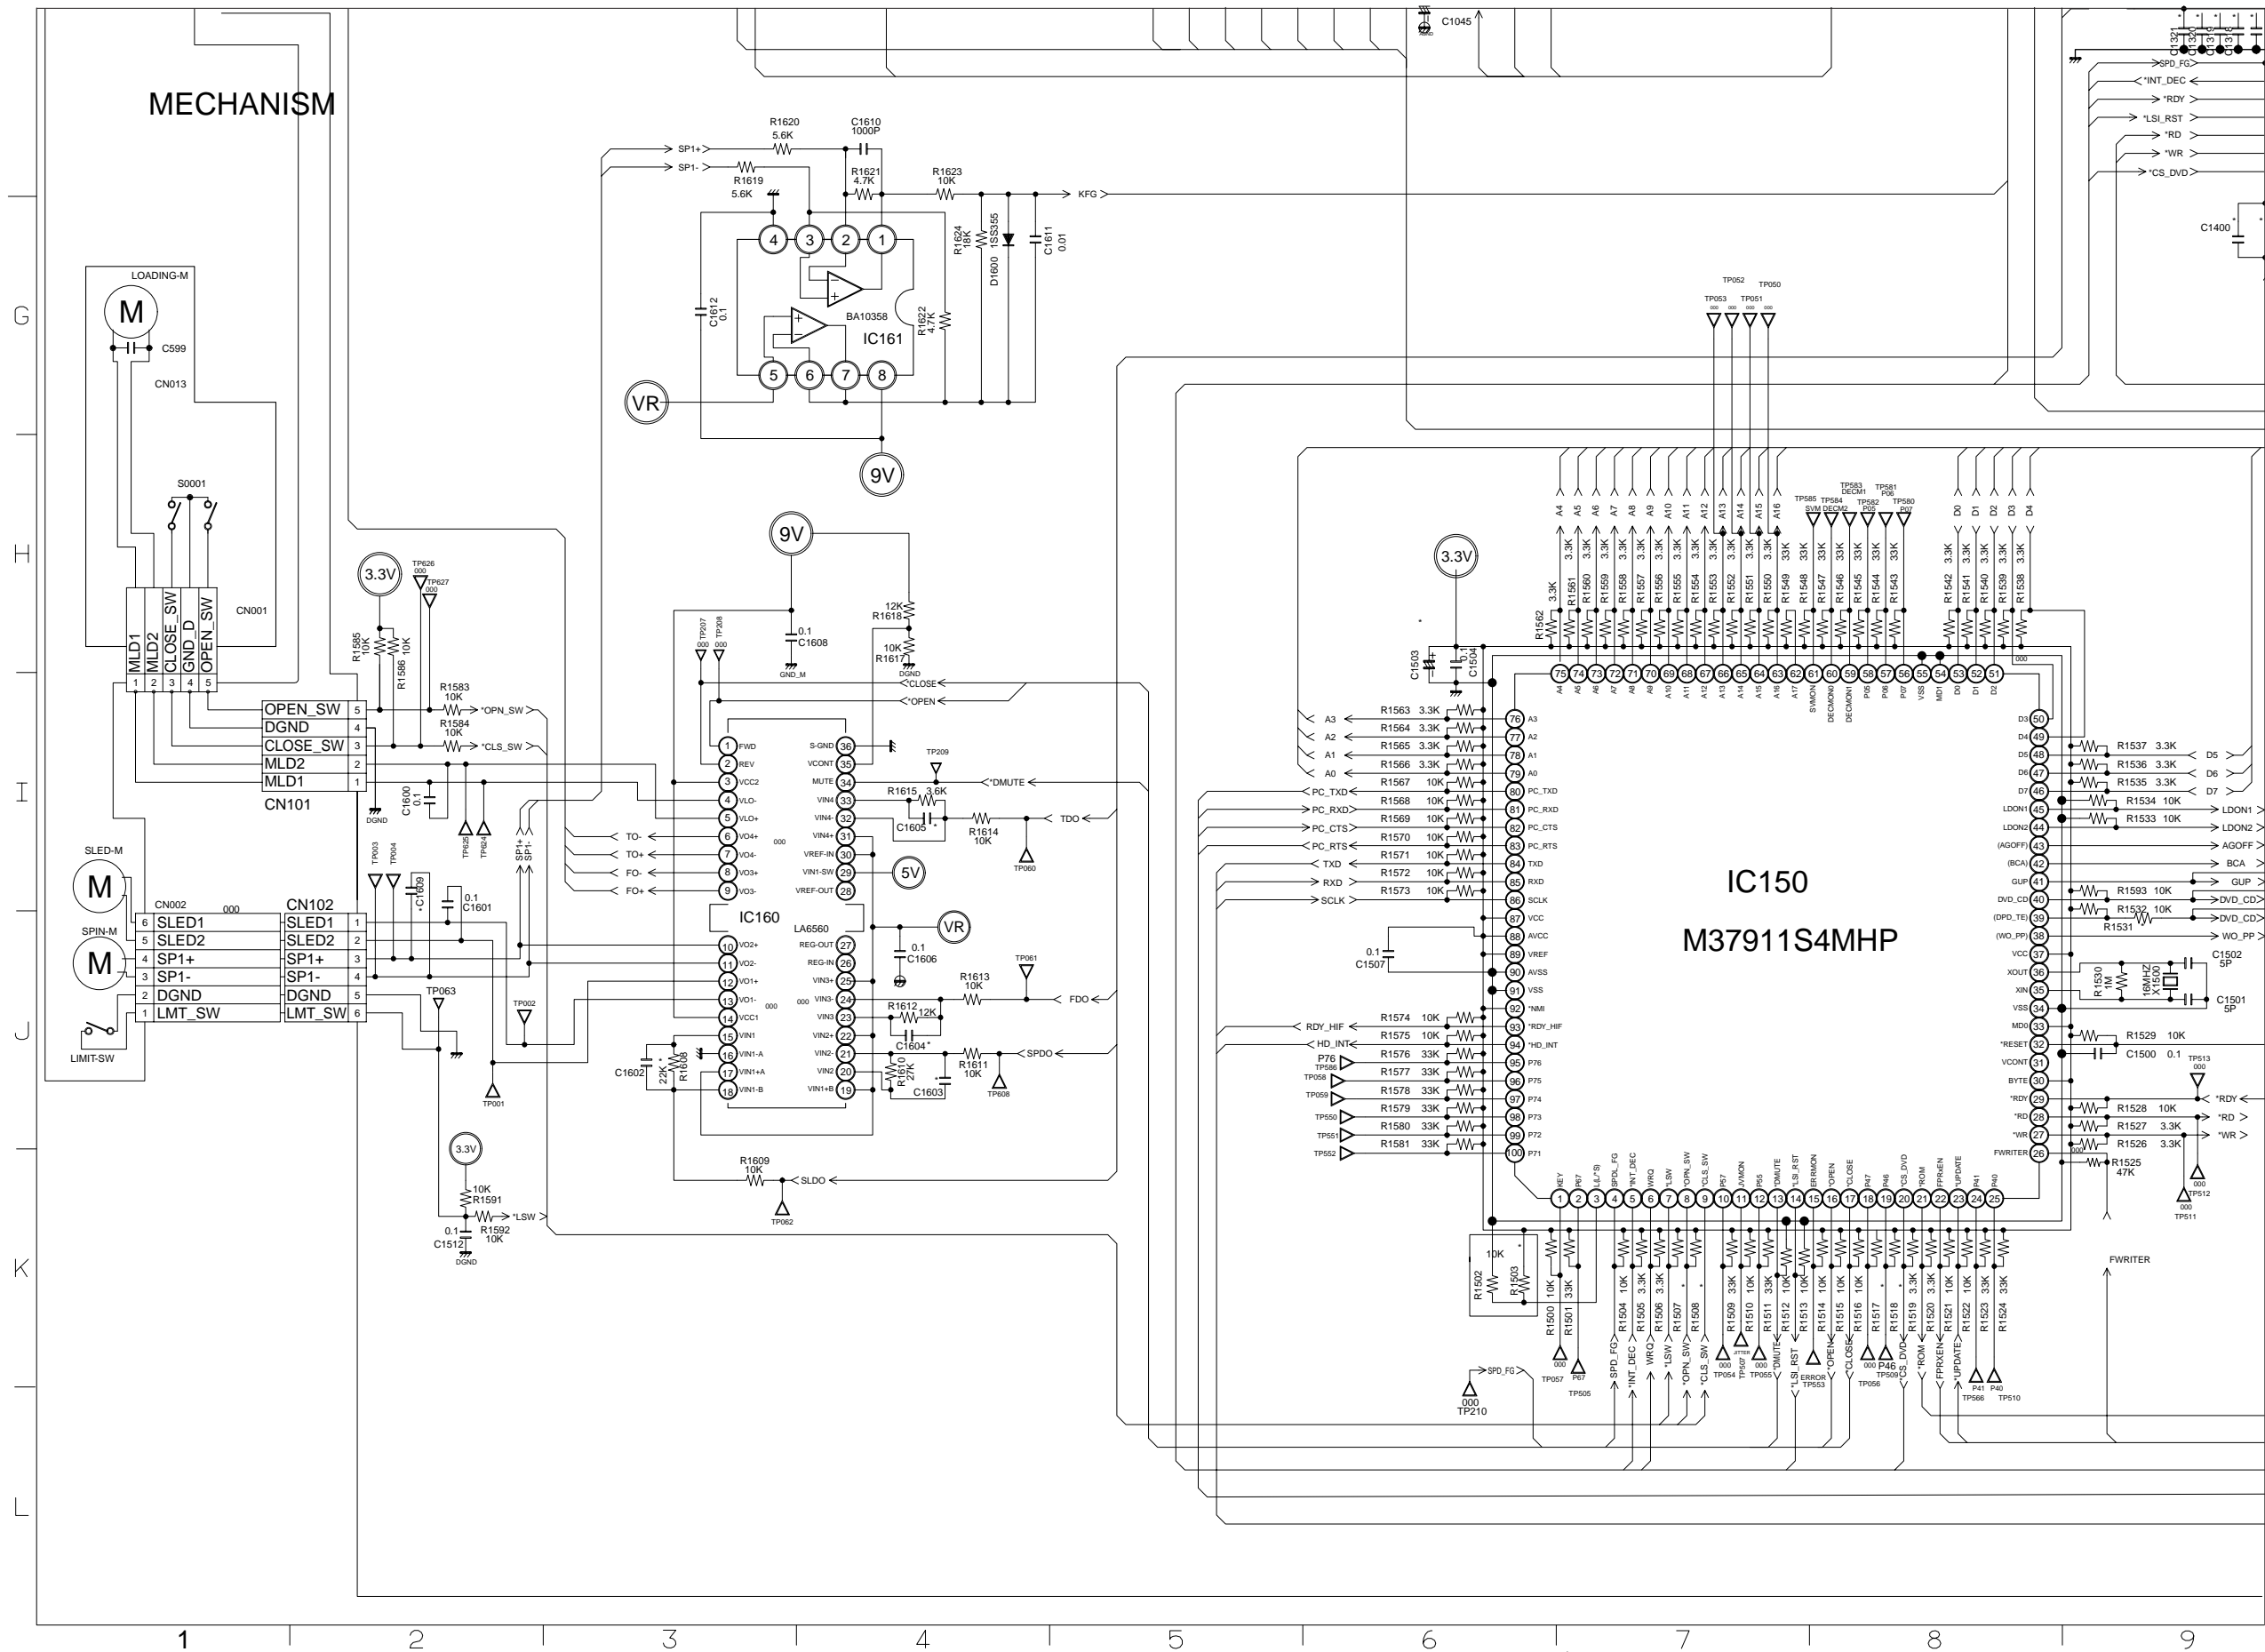

Service Information

Already published Service Informations: none

CHANGES DURING PRODUCTION

DVD LOADER

* From production wk232 onwards a new DVD Loader KIT772SI is introduced. They can be recognized by:

- 1) the serial no. KQ01..... or
- 2) the disc, clamper with many holes instead of 3 big circular slots (see below)

WIRING CONNECTION

SCHEMATIC DIAGRAM (TOP LEFT) - SERVO BOARD

SCHEMATIC DIAGRAM (TOP RIGHT) - SERVO BOARD

SCHEMATIC DIAGRAM (BOTTOM LEFT) - SERVO BOARD

SCHEMATIC DIAGRAM (BOTTOM RIGHT) - SERVO BOARD

*:NO MOUNT

MODEL NO./FACTORY MODEL NO.		LOT NO.
DVD-KIT772SI/SS.SH		
CHASSIS/CIRCUIT NAME	SD CODE	MK
LOADER	0SD137.1.122X1	

LAYOUT DIAGRAM (DVD SIDE A)

LAYOUT DIAGRAM (DVD SIDE B)

Exploded View - DVD Loader

Tray parts.