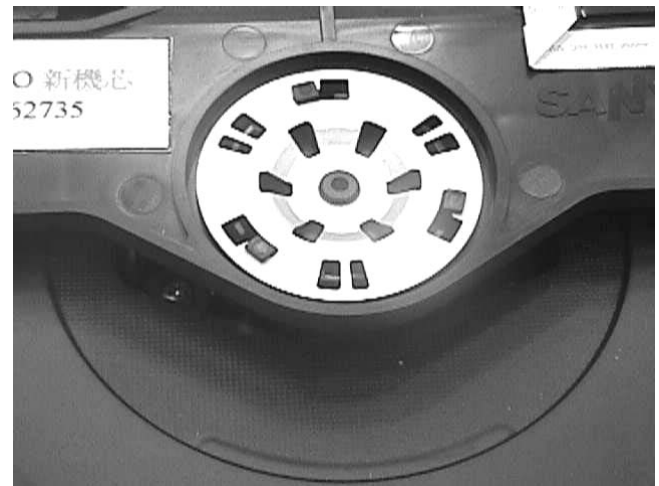

Service Information

Already published Service Informations: none

CHANGES DURING PRODUCTION

DVD LOADER

* From production wk232 onwards a new DVD Loader KIT772SI is introduced. They can be recognized by:

- 1) the serial no. KQ01..... or
- 2) the disc, clamper with many holes instead of 3 big circular slots (see below)

Enclosed is a complete new Chapter 7 for reference.

Old KIT572SE
DVD Module

New KIT772SI
DVD Module

DVD LOADER KIT772SI

It is not recommended for component repair on this Module but to replace the major assembly when it becomes defective. Therefore limited service parts list are published in this chapter.