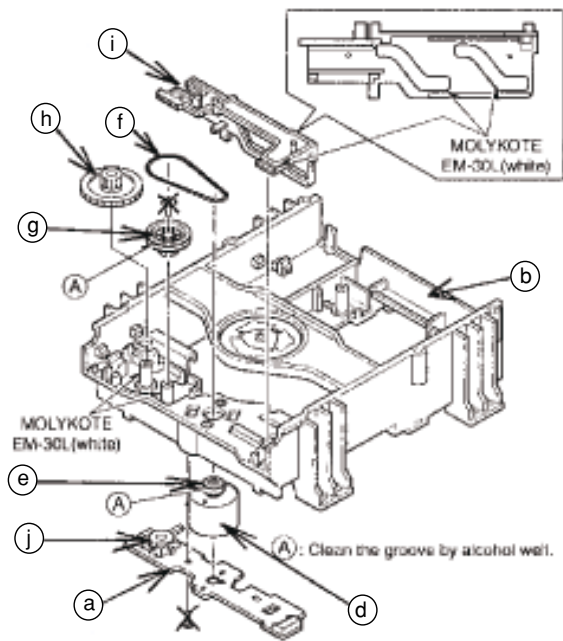

The Circuit & Layout diagrams are published for reference only. The repair assistance on DVD section is given on Chapter 2.

TABLE OF CONTENTS

Wiring Connection	7-1
Schematic Diagram (Top Left)	7-2
Schematic Diagram (Top Right)	7-3
Schematic Diagram (Bottom Left)	7-4
Schematic Diagram (Bottom Right)	7-5
Layout Diagram (Side A and B).....	7-6
Explorer View (DVD Loader).....	7-7
Mechanical Part list.....	7-8

WIRING CONNECTION

SCHEMATIC DIAGRAM (TOP LEFT) - SERVO BOARD

SCHEMATIC DIAGRAM (TOP RIGHT) - SERVO BOARD

SCHEMATIC DIAGRAM (BOTTOM LEFT) - SERVO BOARD

SCHEMATIC DIAGRAM (BOTTOM RIGHT) - SERVO BOARD

*:NO MOUNT

MODEL NO./FACTORY MODEL NO.		LOT NO.
DVD-KIT772SI/SS.SH		
CHASSIS/CIRCUIT NAME	SD CODE	MK
LOADER	0SD137.1.122X1	

LAYOUT DIAGRAM (DVD SIDE A)

LAYOUT DIAGRAM (DVD SIDE B)

Exploded View - DVD Loader

Tray parts.

Without DVD Drive

MECHANICAL / ELECTRICAL PARTS LIST - DVD MODULE

c	9965 000 13085	TRAY
f	9965 000 13086	BELT
j	9965 000 13087	SWITCH LEVER
p	9965 000 13088	SPACER MECHA (SUSPENSION)
d+e	9965 000 13089	MOTOR W/PULLEY ASSEMBLY
	9965 000 15489	Complete DVD MODULE KIT772SI (<i>with Servo Board and DVD Drive mechanism</i>)