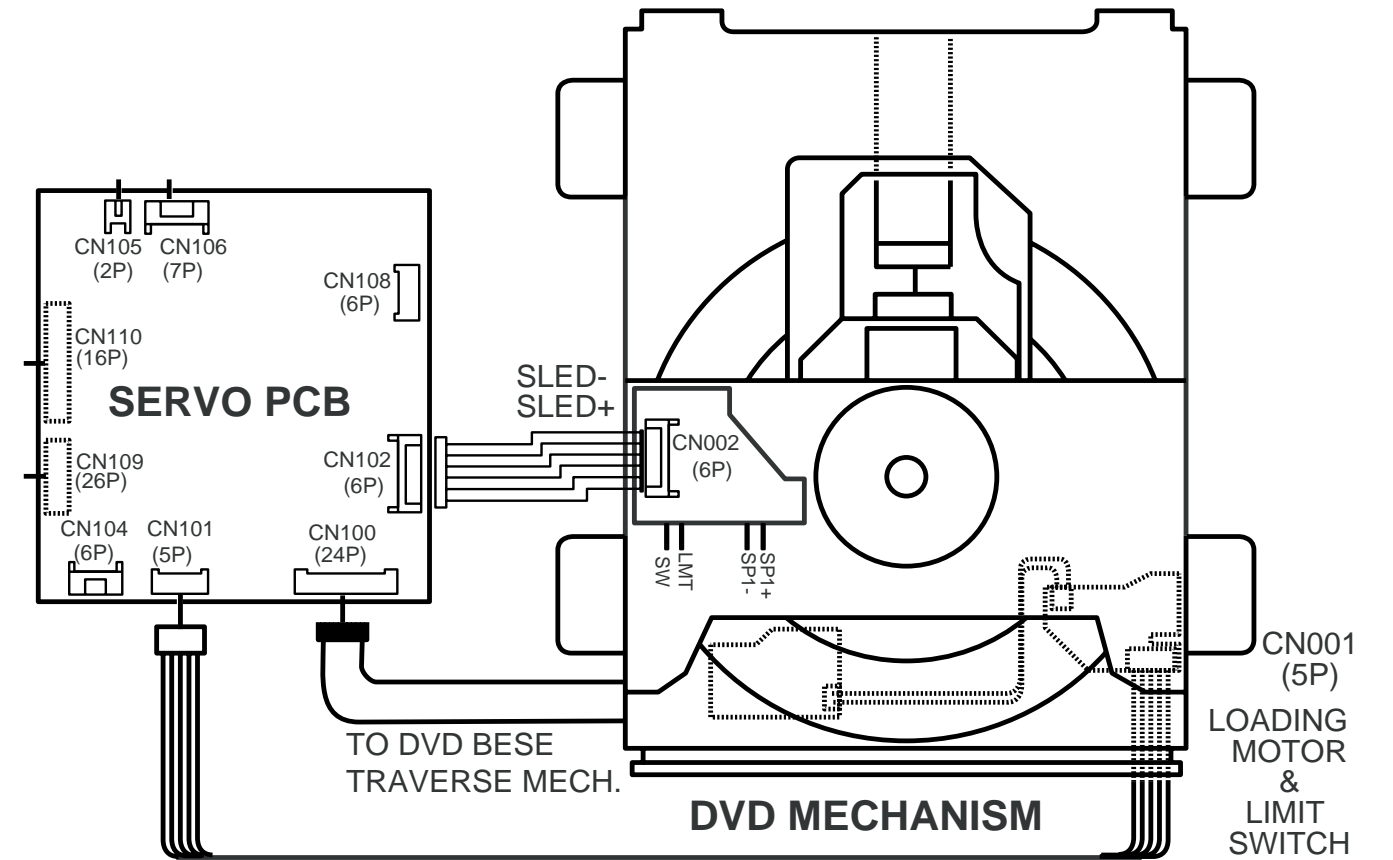

Service Information

Already published Service Informations: none

CHANGES DURING PRODUCTION

DVD LOADER

* From production wk232 onwards a new DVD Loader KIT772SI is introduced. They can be recognized by:

- 1) the serial no. KQ01..... or
- 2) the disc, clamper with many holes instead of 3 big circular slots (see below)

Enclosed is a complete new Chapter 7 for reference.

Old KIT572SE
DVD Module

New KIT772SI
DVD Module

DVD LOADER KIT772SI

It is not recommended for component repair on this Module but to replace the major assembly when it becomes defective. Therefore limited service parts list are published in this chapter.

The Circuit & Layout diagrams are published for reference only. The repair assistance on DVD section is given on Chapter 2.

TABLE OF CONTENTS

Wiring Connection	7-1
Schematic Diagram (Top Left)	7-2
Schematic Diagram (Top Right)	7-3
Schematic Diagram (Bottom Left)	7-4
Schematic Diagram (Bottom Right)	7-5
Layout Diagram (Side A and B).....	7-6
Explorer View (DVD Loader).....	7-7
Mechanical Part list.....	7-8

WIRING CONNECTION

SCHEMATIC DIAGRAM (TOP LEFT) - SERVO BOARD

SCHEMATIC DIAGRAM (TOP RIGHT) - SERVO BOARD

SCHEMATIC DIAGRAM (BOTTOM LEFT) - SERVO BOARD

SCHEMATIC DIAGRAM (BOTTOM RIGHT) - SERVO BOARD

*:NO MOUNT