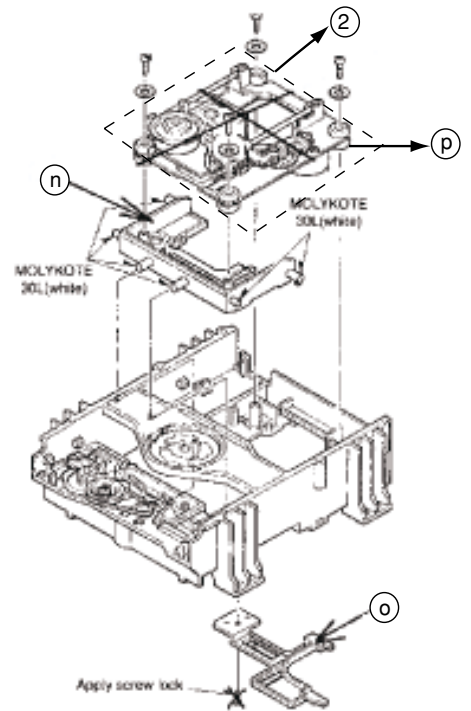

The Circuit & Layout diagrams are published for reference only. The repair assistance on DVD section is given on Chapter 2.

TABLE OF CONTENTS

Wiring Connection	7-1
Schematic Diagram (Top Left)	7-2
Schematic Diagram (Top Right)	7-3
Schematic Diagram (Bottom Left)	7-4
Schematic Diagram (Bottom Right)	7-5
Layout Diagram (Side A and B).....	7-6
Explorer View (DVD Loader).....	7-7
Mechanical Part list.....	7-8

WIRING CONNECTION

SCHEMATIC DIAGRAM (TOP LEFT) - SERVO BOARD

SCHEMATIC DIAGRAM (TOP RIGHT) - SERVO BOARD

SCHEMATIC DIAGRAM (BOTTOM LEFT) - SERVO BOARD

SCHEMATIC DIAGRAM (BOTTOM RIGHT) - SERVO BOARD

*:NO MOUNT

MODEL NO./FACTORY MODEL NO.		LOT NO.
DVD-KIT772SI/SS.SH		
CHASSIS/CIRCUIT NAME	SD CODE	MK
LOADER	0SD137.1.122X1	

LAYOUT DIAGRAM (DVD SIDE A)

LAYOUT DIAGRAM (DVD SIDE B)

Exploded View - DVD Loader

Tray parts.

Without DVD Drive

MECHANICAL / ELECTRICAL PARTS LIST - DVD MODULE

c	9965 000 13085	TRAY
f	9965 000 13086	BELT
j	9965 000 13087	SWITCH LEVER
p	9965 000 13088	SPACER MECHA (SUSPENSION)
d+e	9965 000 13089	MOTOR W/PULLEY ASSEMBLY
	9965 000 15489	Complete DVD MODULE KIT772SI (<i>with Servo Board and DVD Drive mechanism</i>)