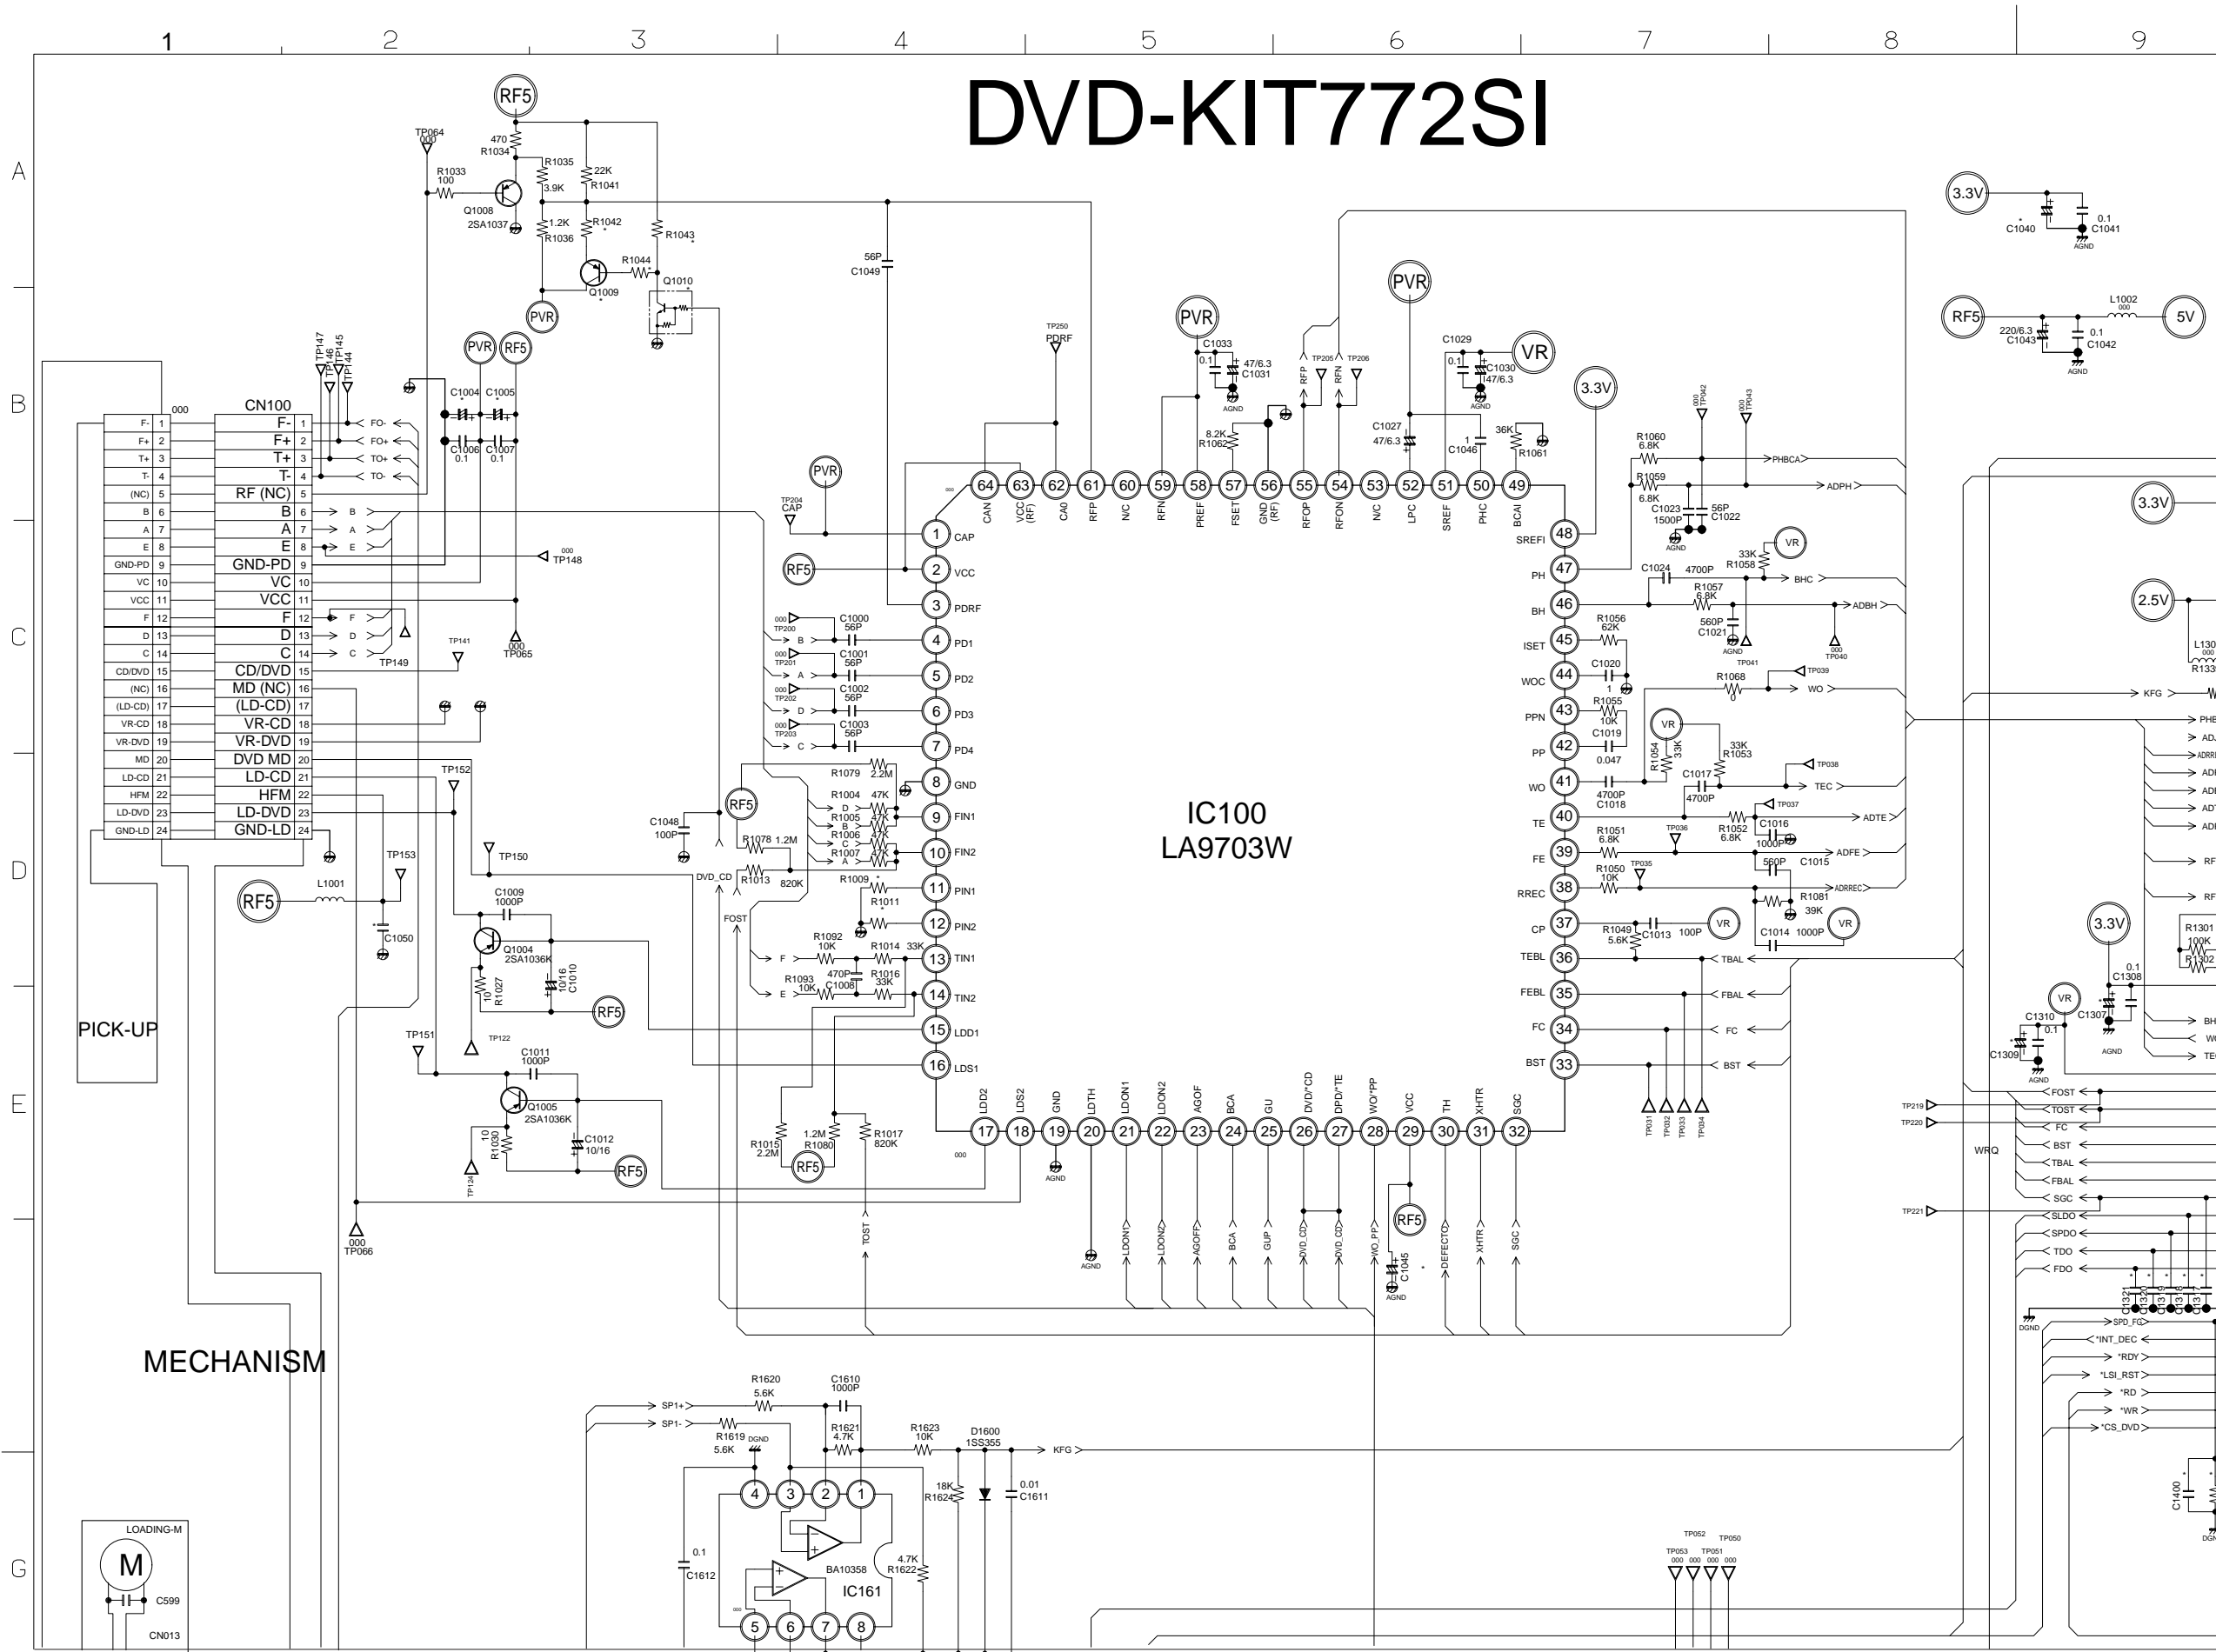

Service Information

Already published Service Informations: none

CHANGES DURING PRODUCTION

DVD LOADER

* From production wk232 onwards a new DVD Loader KIT772SI is introduced. They can be recognized by:

- 1) the serial no. KQ01..... or
- 2) the disc, clamper with many holes instead of 3 big circular slots (see below)

The Circuit & Layout diagrams are published for reference only. The repair assistance on DVD section is given on Chapter 2.

TABLE OF CONTENTS

Wiring Connection	7-1
Schematic Diagram (Top Left)	7-2
Schematic Diagram (Top Right)	7-3
Schematic Diagram (Bottom Left)	7-4
Schematic Diagram (Bottom Right)	7-5
Layout Diagram (Side A and B).....	7-6
Explorer View (DVD Loader).....	7-7
Mechanical Part list.....	7-8

WIRING CONNECTION

SCHEMATIC DIAGRAM (TOP LEFT) - SERVO BOARD

SCHEMATIC DIAGRAM (TOP RIGHT) - SERVO BOARD

SCHEMATIC DIAGRAM (BOTTOM LEFT) - SERVO BOARD

SCHEMATIC DIAGRAM (BOTTOM RIGHT) - SERVO BOARD

*:NO MOUNT

MODEL NO./FACTORY MODEL NO.		LOT NO.
DVD-KIT772SI/SS.SH		
CHASSIS/CIRCUIT NAME	SD CODE	MK
LOADER	0SD137.1.122X1	

LAYOUT DIAGRAM (DVD SIDE A)

LAYOUT DIAGRAM (DVD SIDE B)

Exploded View - DVD Loader

Tray parts.