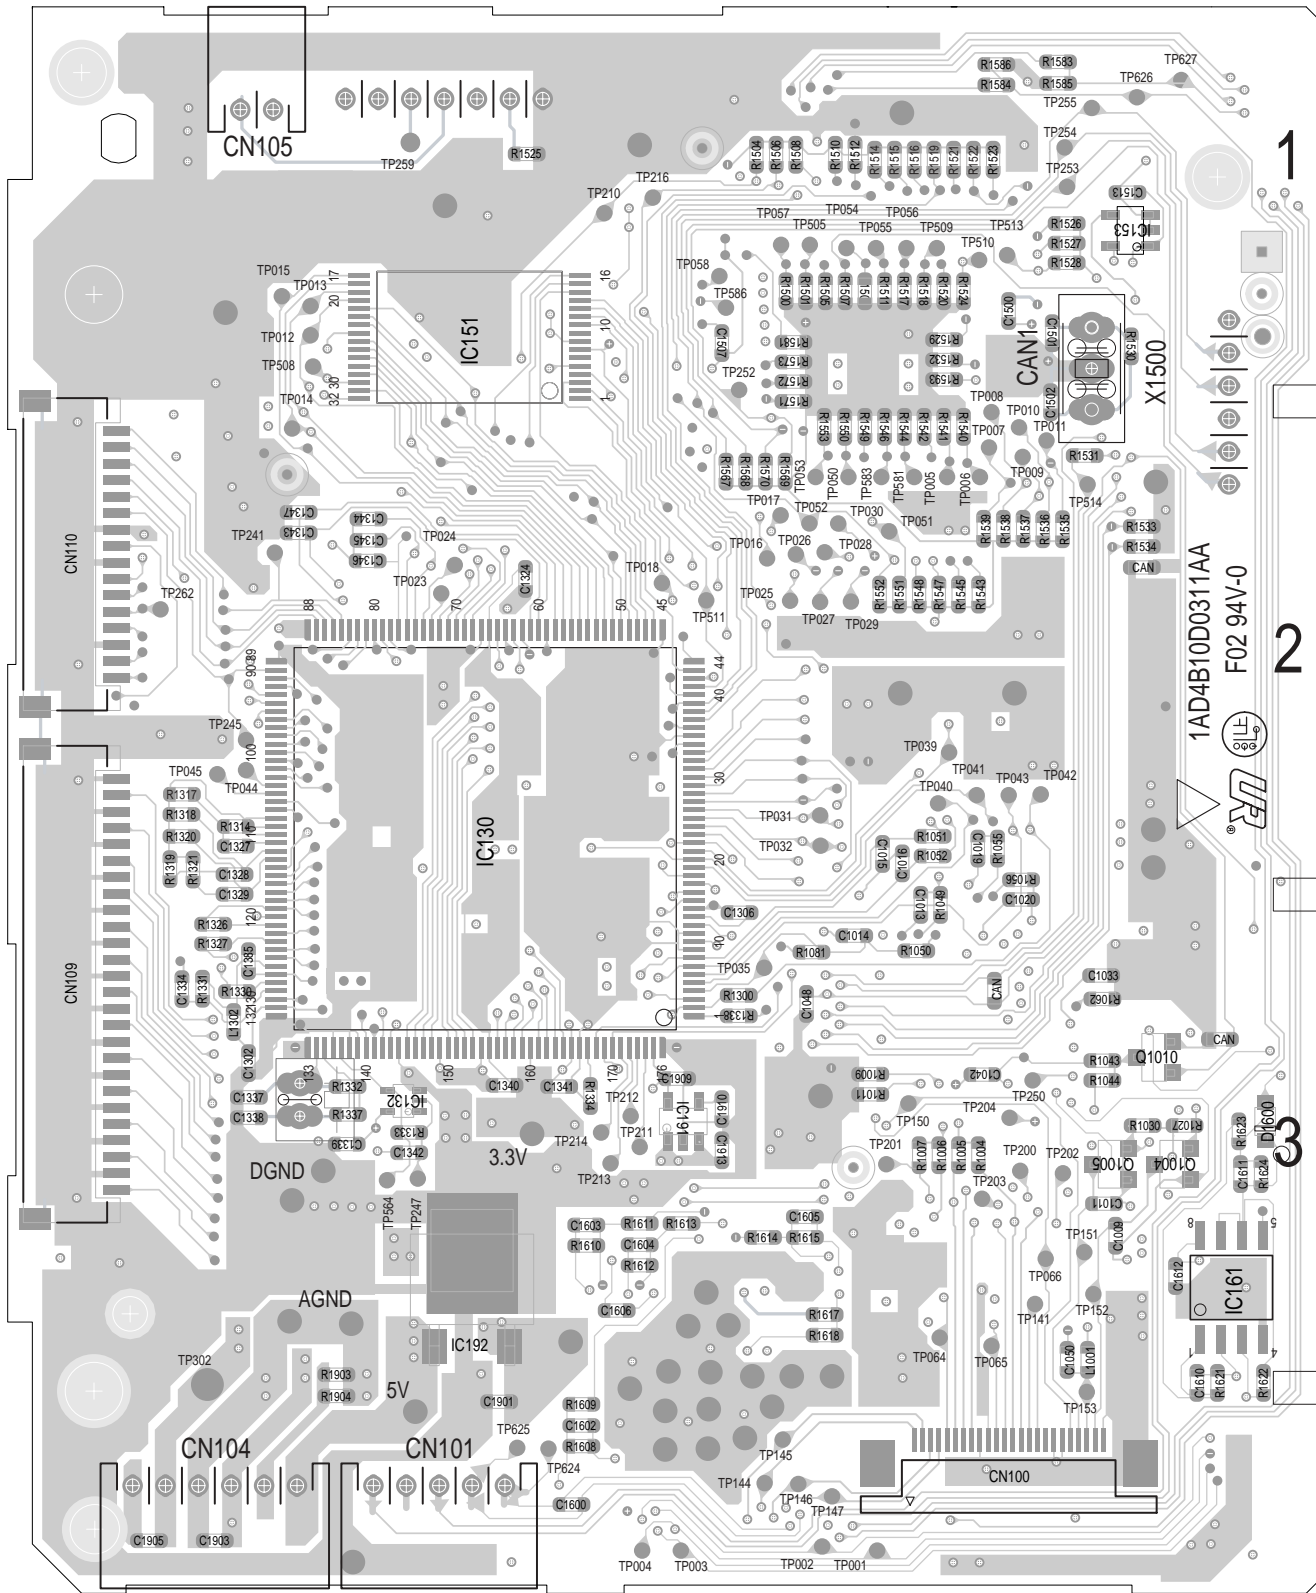

WIRING CONNECTION

SCHEMATIC DIAGRAM (TOP LEFT) - SERVO BOARD

SCHEMATIC DIAGRAM (TOP RIGHT) - SERVO BOARD

SCHEMATIC DIAGRAM (BOTTOM LEFT) - SERVO BOARD

SCHEMATIC DIAGRAM (BOTTOM RIGHT) - SERVO BOARD

*:NO MOUNT

MODEL NO./FACTORY MODEL NO.		LOT NO.
DVD-KIT772SI/SS.SH		
CHASSIS/CIRCUIT NAME	SD CODE	MK
LOADER	0SD137.1.122X1	

LAYOUT DIAGRAM (DVD SIDE A)

LAYOUT DIAGRAM (DVD SIDE B)

Exploded View - DVD Loader

Tray parts.