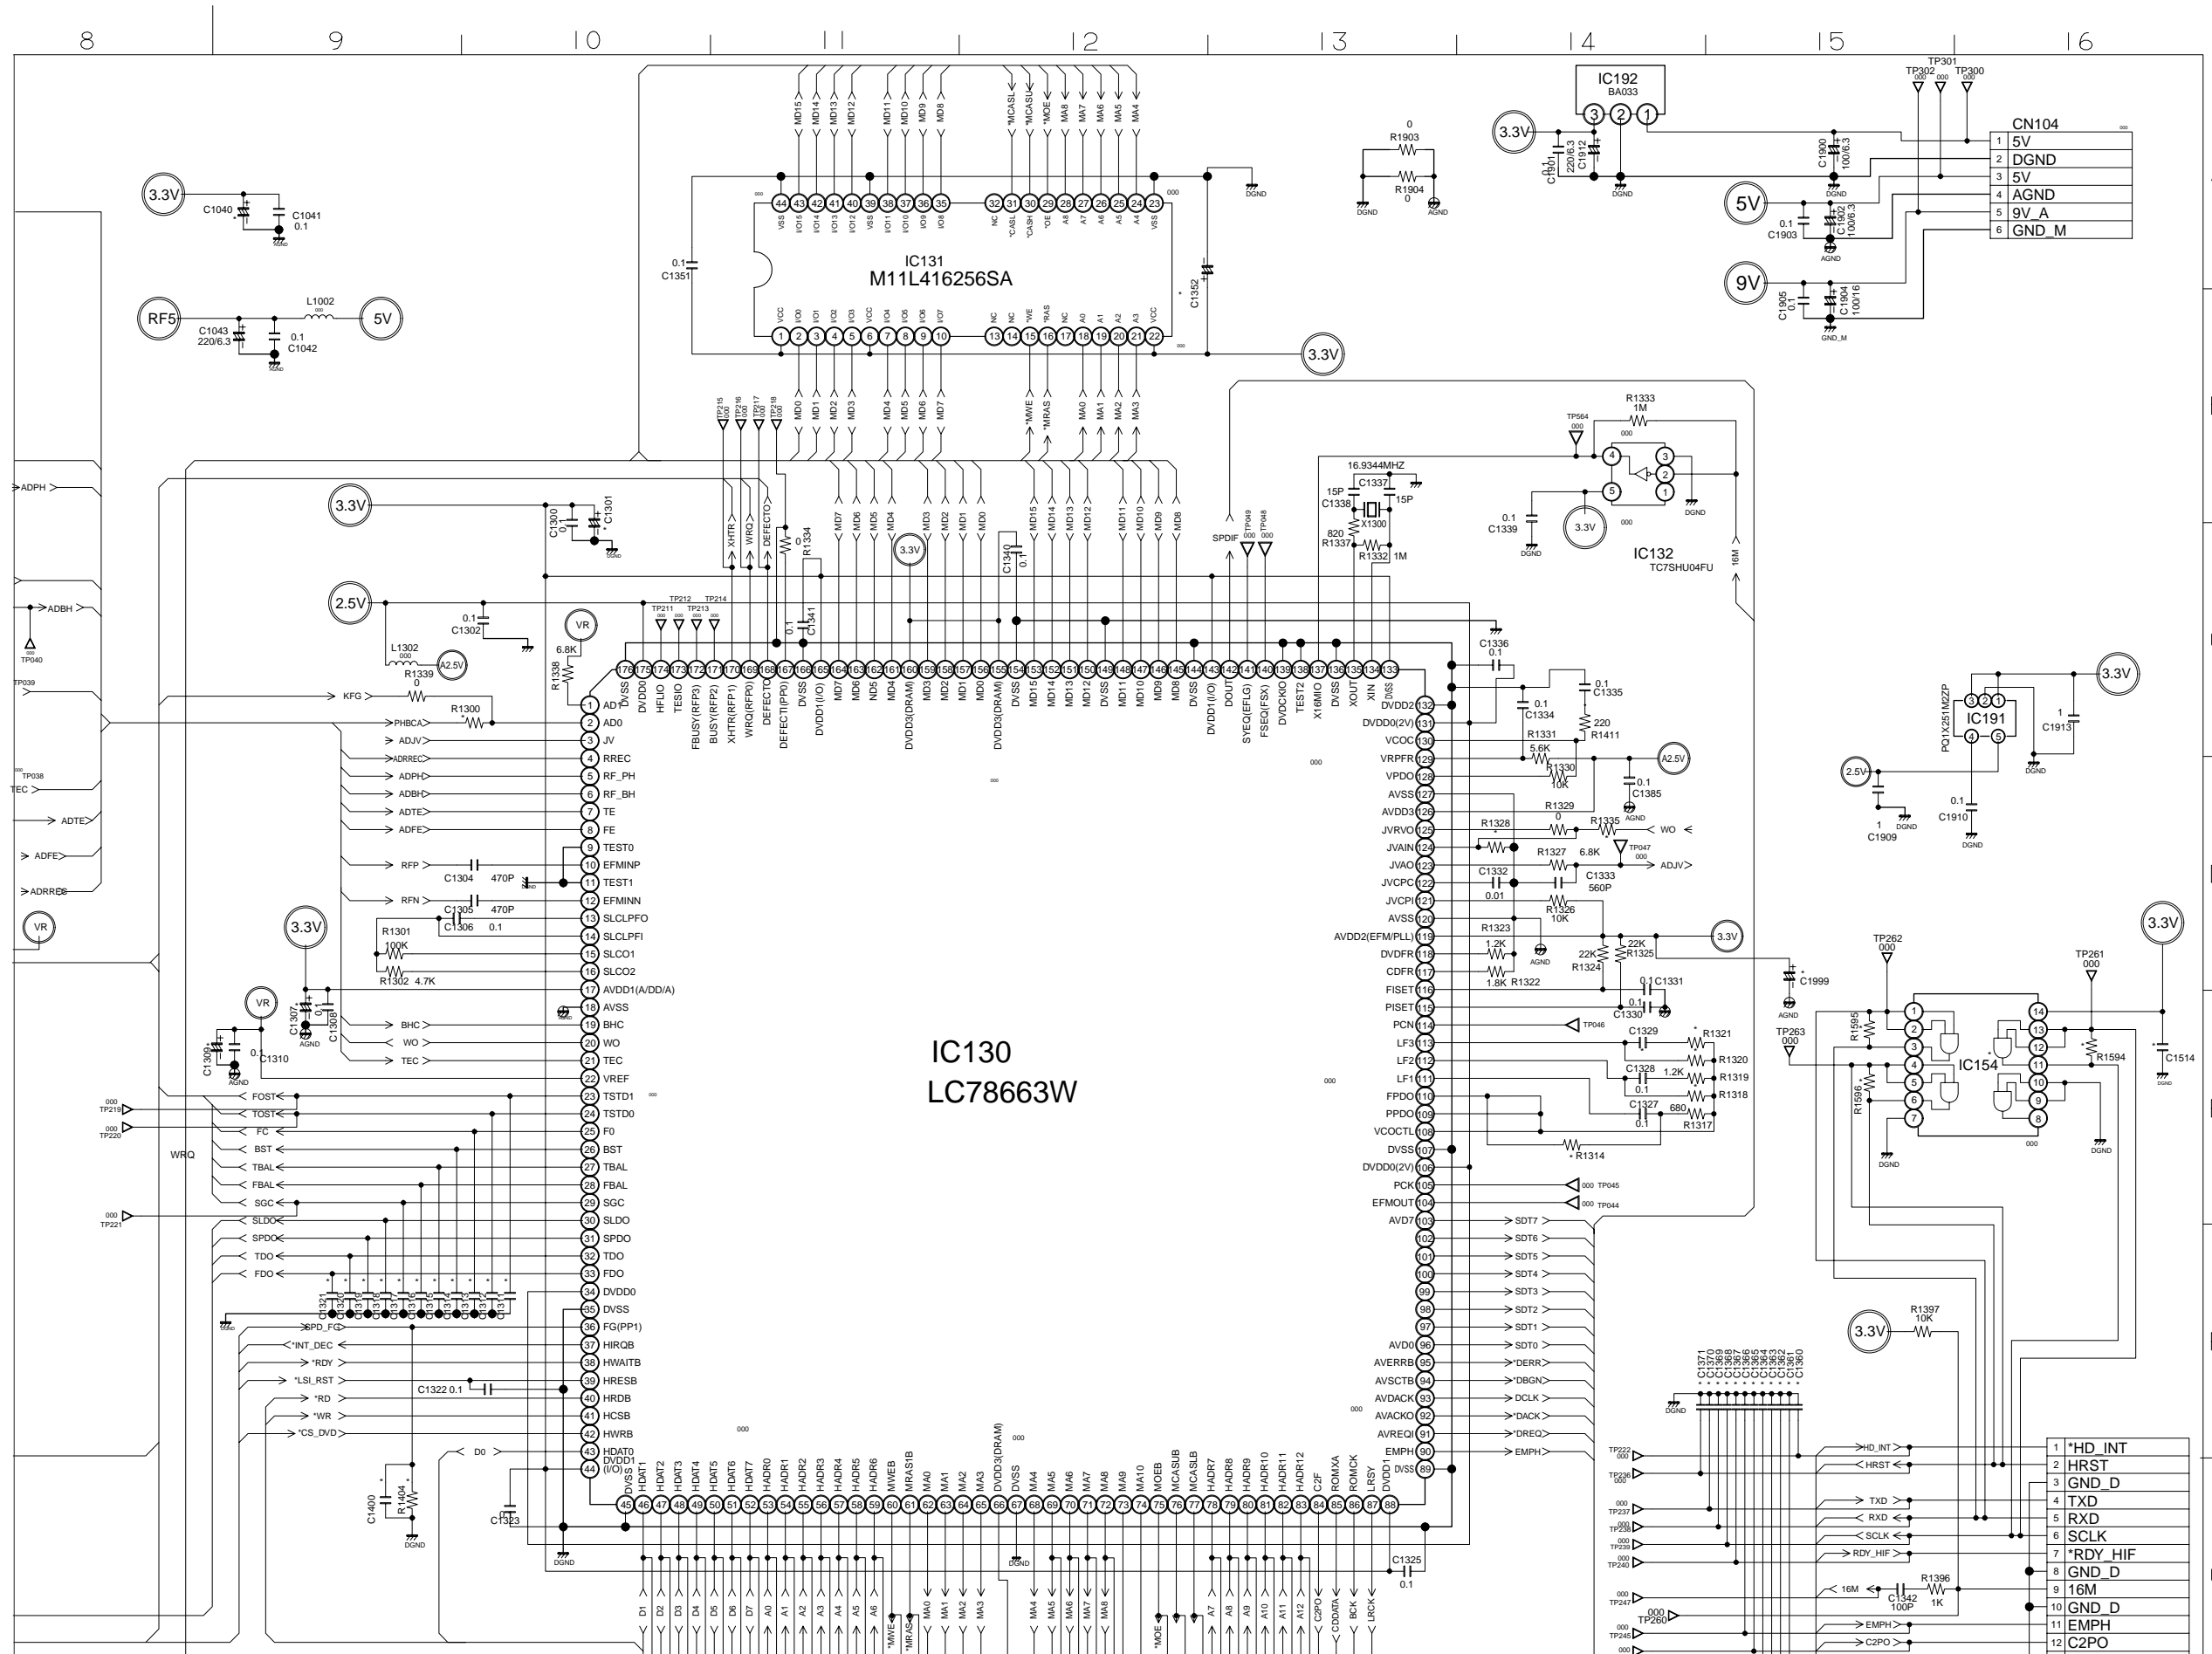

Service Information

Already published Service Informations: none

CHANGES DURING PRODUCTION

DVD LOADER

* From production wk232 onwards a new DVD Loader KIT772SI is introduced. They can be recognized by:

- 1) the serial no. KQ01..... or
- 2) the disc, clamper with many holes instead of 3 big circular slots (see below)

The Circuit & Layout diagrams are published for reference only. The repair assistance on DVD section is given on Chapter 2.

TABLE OF CONTENTS

Wiring Connection	7-1
Schematic Diagram (Top Left)	7-2
Schematic Diagram (Top Right)	7-3
Schematic Diagram (Bottom Left)	7-4
Schematic Diagram (Bottom Right)	7-5
Layout Diagram (Side A and B).....	7-6
Explorer View (DVD Loader).....	7-7
Mechanical Part list.....	7-8

WIRING CONNECTION

SCHEMATIC DIAGRAM (TOP LEFT) - SERVO BOARD

SCHEMATIC DIAGRAM (TOP RIGHT) - SERVO BOARD

SCHEMATIC DIAGRAM (BOTTOM LEFT) - SERVO BOARD

SCHEMATIC DIAGRAM (BOTTOM RIGHT) - SERVO BOARD

*:NO MOUNT

MODEL NO./FACTORY MODEL NO.		LOT NO.
DVD-KIT772SI/SS.SH		
CHASSIS/CIRCUIT NAME	SD CODE	MK
LOADER	0SD137.1.122X1	

LAYOUT DIAGRAM (DVD SIDE A)

LAYOUT DIAGRAM (DVD SIDE B)

Exploded View - DVD Loader

Tray parts.