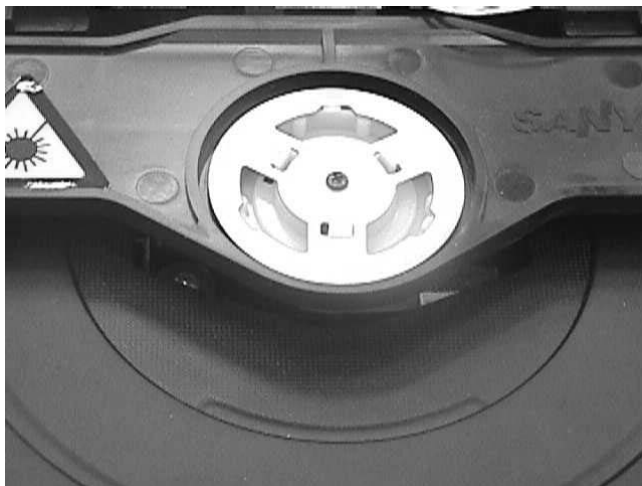

Service Information

Already published Service Informations: none

CHANGES DURING PRODUCTION

DVD LOADER

* From production wk232 onwards a new DVD Loader KIT772SI is introduced. They can be recognized by:

- 1) the serial no. KQ01..... or
- 2) the disc, clamper with many holes instead of 3 big circular slots (see below)

Enclosed is a complete new Chapter 7 for reference.

Old KIT572SE
DVD Module

New KIT772SI
DVD Module

DVD LOADER KIT772SI

It is not recommended for component repair on this Module but to replace the major assembly when it becomes defective. Therefore limited service parts list are published in this chapter.