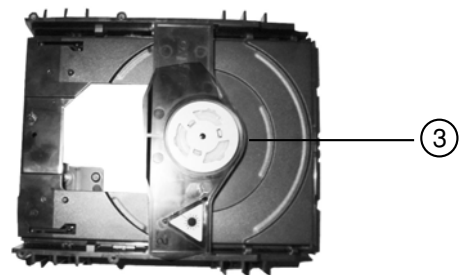

WIRING CONNECTION

SCHEMATIC DIAGRAM (TOP LEFT) - SERVO BOARD

SCHEMATIC DIAGRAM (TOP RIGHT) - SERVO BOARD

SCHEMATIC DIAGRAM (BOTTOM LEFT) - SERVO BOARD

SCHEMATIC DIAGRAM (BOTTOM RIGHT) - SERVO BOARD

*:NO MOUNT

MODEL NO./FACTORY MODEL NO.		LOT NO.
DVD-KIT772SI/SS.SH		
CHASSIS/CIRCUIT NAME	SD CODE	MK
LOADER	0SD137.1.122X1	

LAYOUT DIAGRAM (DVD SIDE A)

LAYOUT DIAGRAM (DVD SIDE B)

Exploded View - DVD Loader

Tray parts.