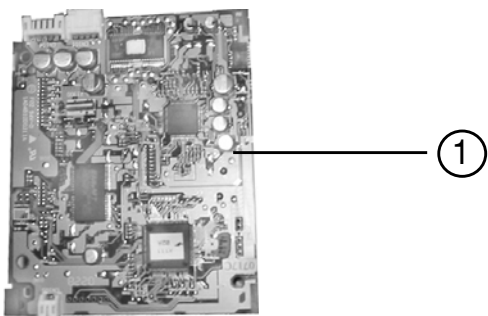

WIRING CONNECTION

SCHEMATIC DIAGRAM (TOP LEFT) - SERVO BOARD

SCHEMATIC DIAGRAM (TOP RIGHT) - SERVO BOARD

SCHEMATIC DIAGRAM (BOTTOM LEFT) - SERVO BOARD

SCHEMATIC DIAGRAM (BOTTOM RIGHT) - SERVO BOARD

*:NO MOUNT

MODEL NO./FACTORY MODEL NO.		LOT NO.
DVD-KIT772SI/SS.SH		
CHASSIS/CIRCUIT NAME	SD CODE	MK
LOADER	0SD137.1.122X1	

LAYOUT DIAGRAM (DVD SIDE A)

LAYOUT DIAGRAM (DVD SIDE B)

Exploded View - DVD Loader

Tray parts.