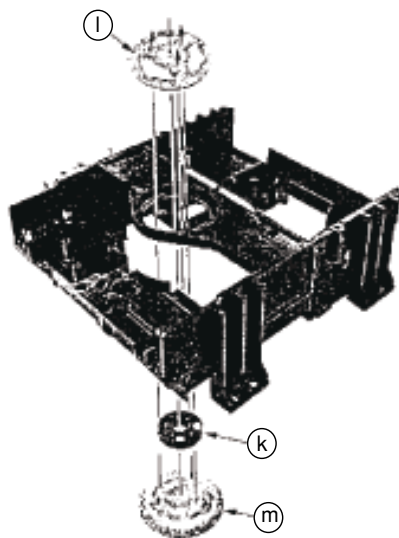

The Circuit & Layout diagrams are published for reference only. The repair assistance on DVD section is given on Chapter 2.

TABLE OF CONTENTS

Wiring Connection	7-1
Schematic Diagram (Top Left)	7-2
Schematic Diagram (Top Right)	7-3
Schematic Diagram (Bottom Left)	7-4
Schematic Diagram (Bottom Right)	7-5
Layout Diagram (Side A and B).....	7-6
Explorer View (DVD Loader).....	7-7
Mechanical Part list.....	7-8

WIRING CONNECTION

SCHEMATIC DIAGRAM (TOP LEFT) - SERVO BOARD

SCHEMATIC DIAGRAM (TOP RIGHT) - SERVO BOARD

SCHEMATIC DIAGRAM (BOTTOM LEFT) - SERVO BOARD

SCHEMATIC DIAGRAM (BOTTOM RIGHT) - SERVO BOARD

*:NO MOUNT

MODEL NO./FACTORY MODEL NO.		LOT NO.
DVD-KIT772SI/SS.SH		
CHASSIS/CIRCUIT NAME	SD CODE	MK
LOADER	0SD137.1.122X1	

LAYOUT DIAGRAM (DVD SIDE A)

LAYOUT DIAGRAM (DVD SIDE B)

Exploded View - DVD Loader

Tray parts.