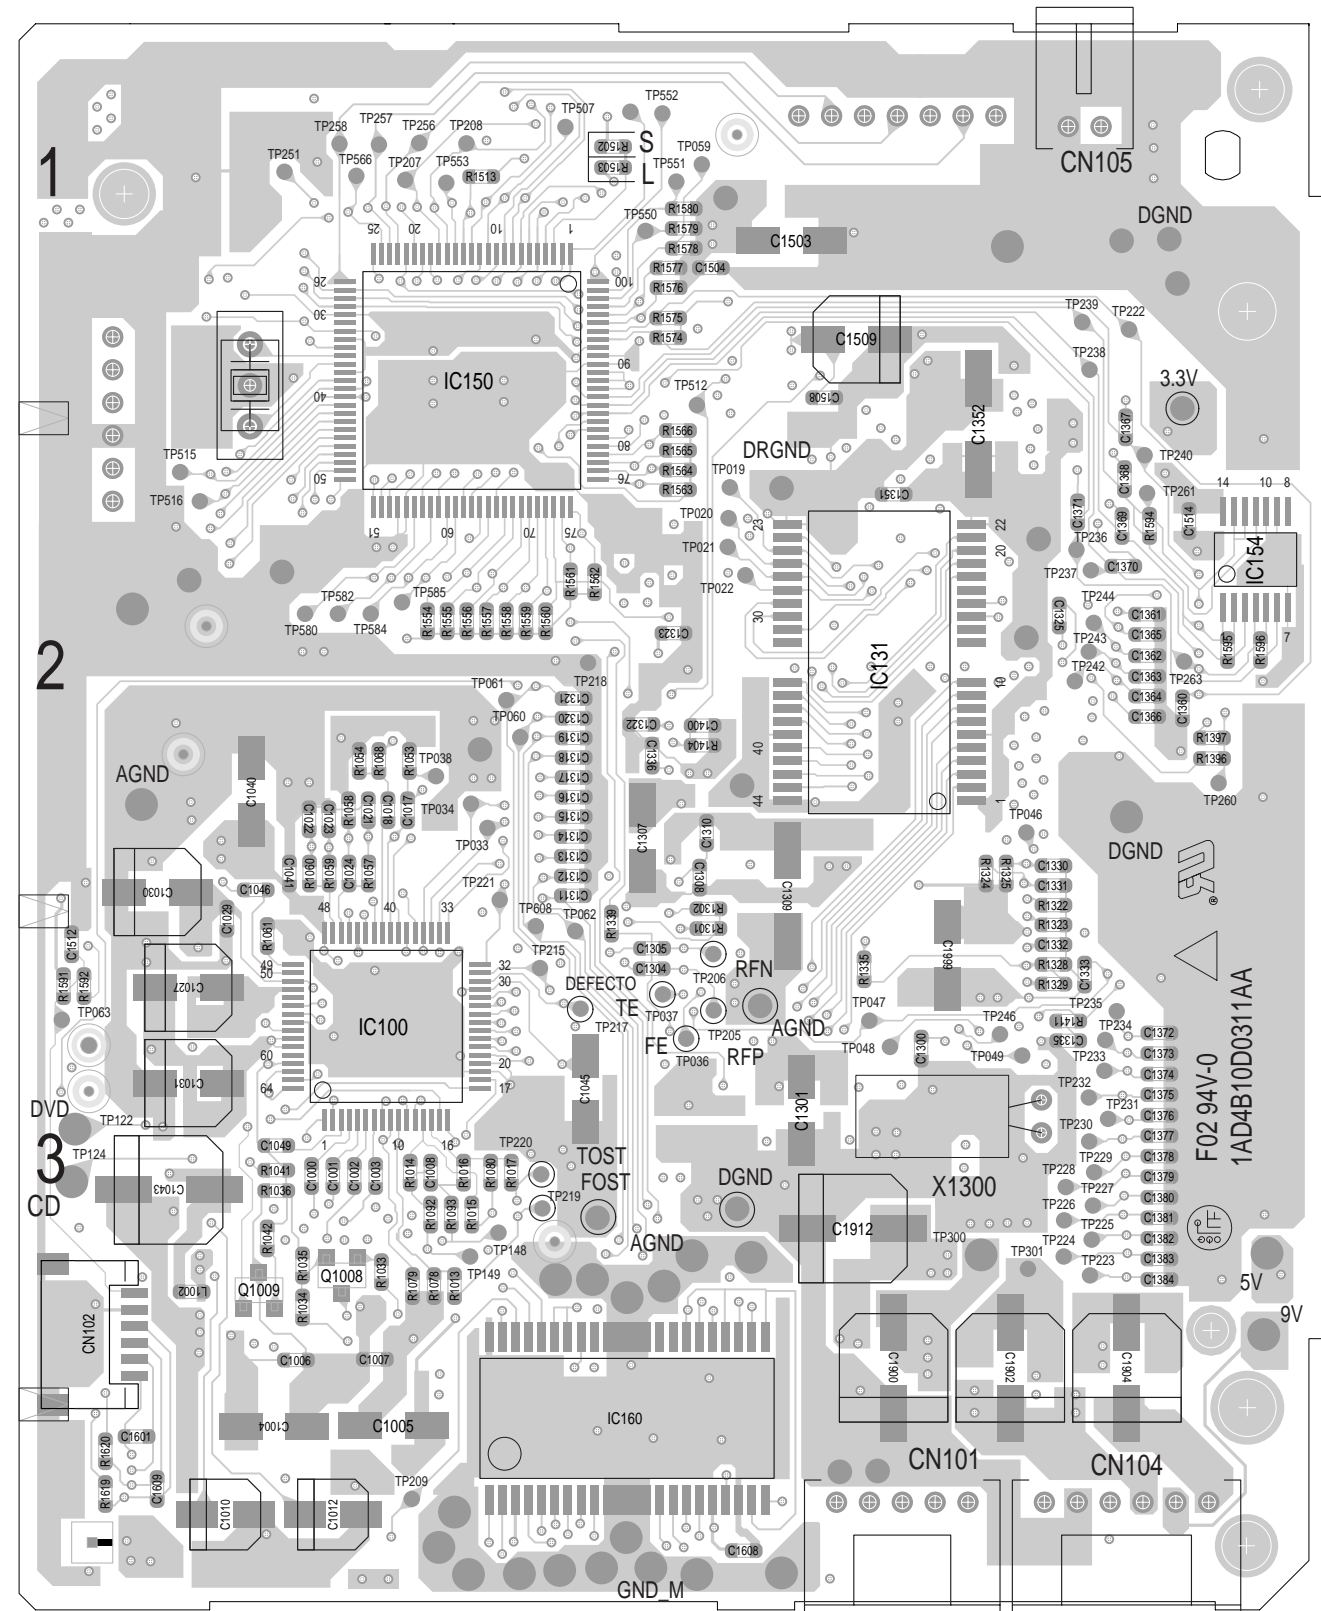

Service Information

Already published Service Informations: none

CHANGES DURING PRODUCTION

DVD LOADER

* From production wk232 onwards a new DVD Loader KIT772SI is introduced. They can be recognized by:

- 1) the serial no. KQ01..... or
- 2) the disc, clamper with many holes instead of 3 big circular slots (see below)

The Circuit & Layout diagrams are published for reference only. The repair assistance on DVD section is given on Chapter 2.

TABLE OF CONTENTS

Wiring Connection	7-1
Schematic Diagram (Top Left)	7-2
Schematic Diagram (Top Right)	7-3
Schematic Diagram (Bottom Left)	7-4
Schematic Diagram (Bottom Right)	7-5
Layout Diagram (Side A and B).....	7-6
Explorer View (DVD Loader).....	7-7
Mechanical Part list.....	7-8

WIRING CONNECTION

SCHEMATIC DIAGRAM (TOP LEFT) - SERVO BOARD

SCHEMATIC DIAGRAM (TOP RIGHT) - SERVO BOARD

SCHEMATIC DIAGRAM (BOTTOM LEFT) - SERVO BOARD

SCHEMATIC DIAGRAM (BOTTOM RIGHT) - SERVO BOARD

*:NO MOUNT

MODEL NO./FACTORY MODEL NO.		LOT NO.
DVD-KIT772SI/SS.SH		
CHASSIS/CIRCUIT NAME	SD CODE	MK
LOADER	0SD137.1.122X1	

LAYOUT DIAGRAM (DVD SIDE A)

LAYOUT DIAGRAM (DVD SIDE B)

Exploded View - DVD Loader

Tray parts.