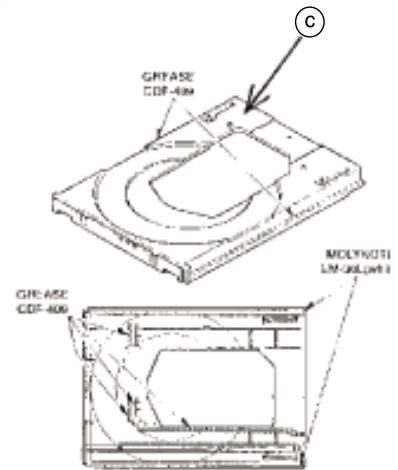

The Circuit & Layout diagrams are published for reference only. The repair assistance on DVD section is given on Chapter 2.

TABLE OF CONTENTS

Wiring Connection	7-1
Schematic Diagram (Top Left)	7-2
Schematic Diagram (Top Right)	7-3
Schematic Diagram (Bottom Left)	7-4
Schematic Diagram (Bottom Right)	7-5
Layout Diagram (Side A and B).....	7-6
Explorer View (DVD Loader).....	7-7
Mechanical Part list.....	7-8

WIRING CONNECTION

SCHEMATIC DIAGRAM (TOP LEFT) - SERVO BOARD

SCHEMATIC DIAGRAM (TOP RIGHT) - SERVO BOARD

SCHEMATIC DIAGRAM (BOTTOM LEFT) - SERVO BOARD

SCHEMATIC DIAGRAM (BOTTOM RIGHT) - SERVO BOARD

*:NO MOUNT

MODEL NO./FACTORY MODEL NO.		LOT NO.
DVD-KIT772SI/SS.SH		
CHASSIS/CIRCUIT NAME	SD CODE	MK
LOADER	0SD137.1.122X1	

LAYOUT DIAGRAM (DVD SIDE A)

LAYOUT DIAGRAM (DVD SIDE B)

Exploded View - DVD Loader

Tray parts.

Without DVD Drive

MECHANICAL / ELECTRICAL PARTS LIST - DVD MODULE

c	9965 000 13085	TRAY
f	9965 000 13086	BELT
j	9965 000 13087	SWITCH LEVER
p	9965 000 13088	SPACER MECHA (SUSPENSION)
d+e	9965 000 13089	MOTOR W/PULLEY ASSEMBLY
	9965 000 15489	Complete DVD MODULE KIT772SI (<i>with Servo Board and DVD Drive mechanism</i>)