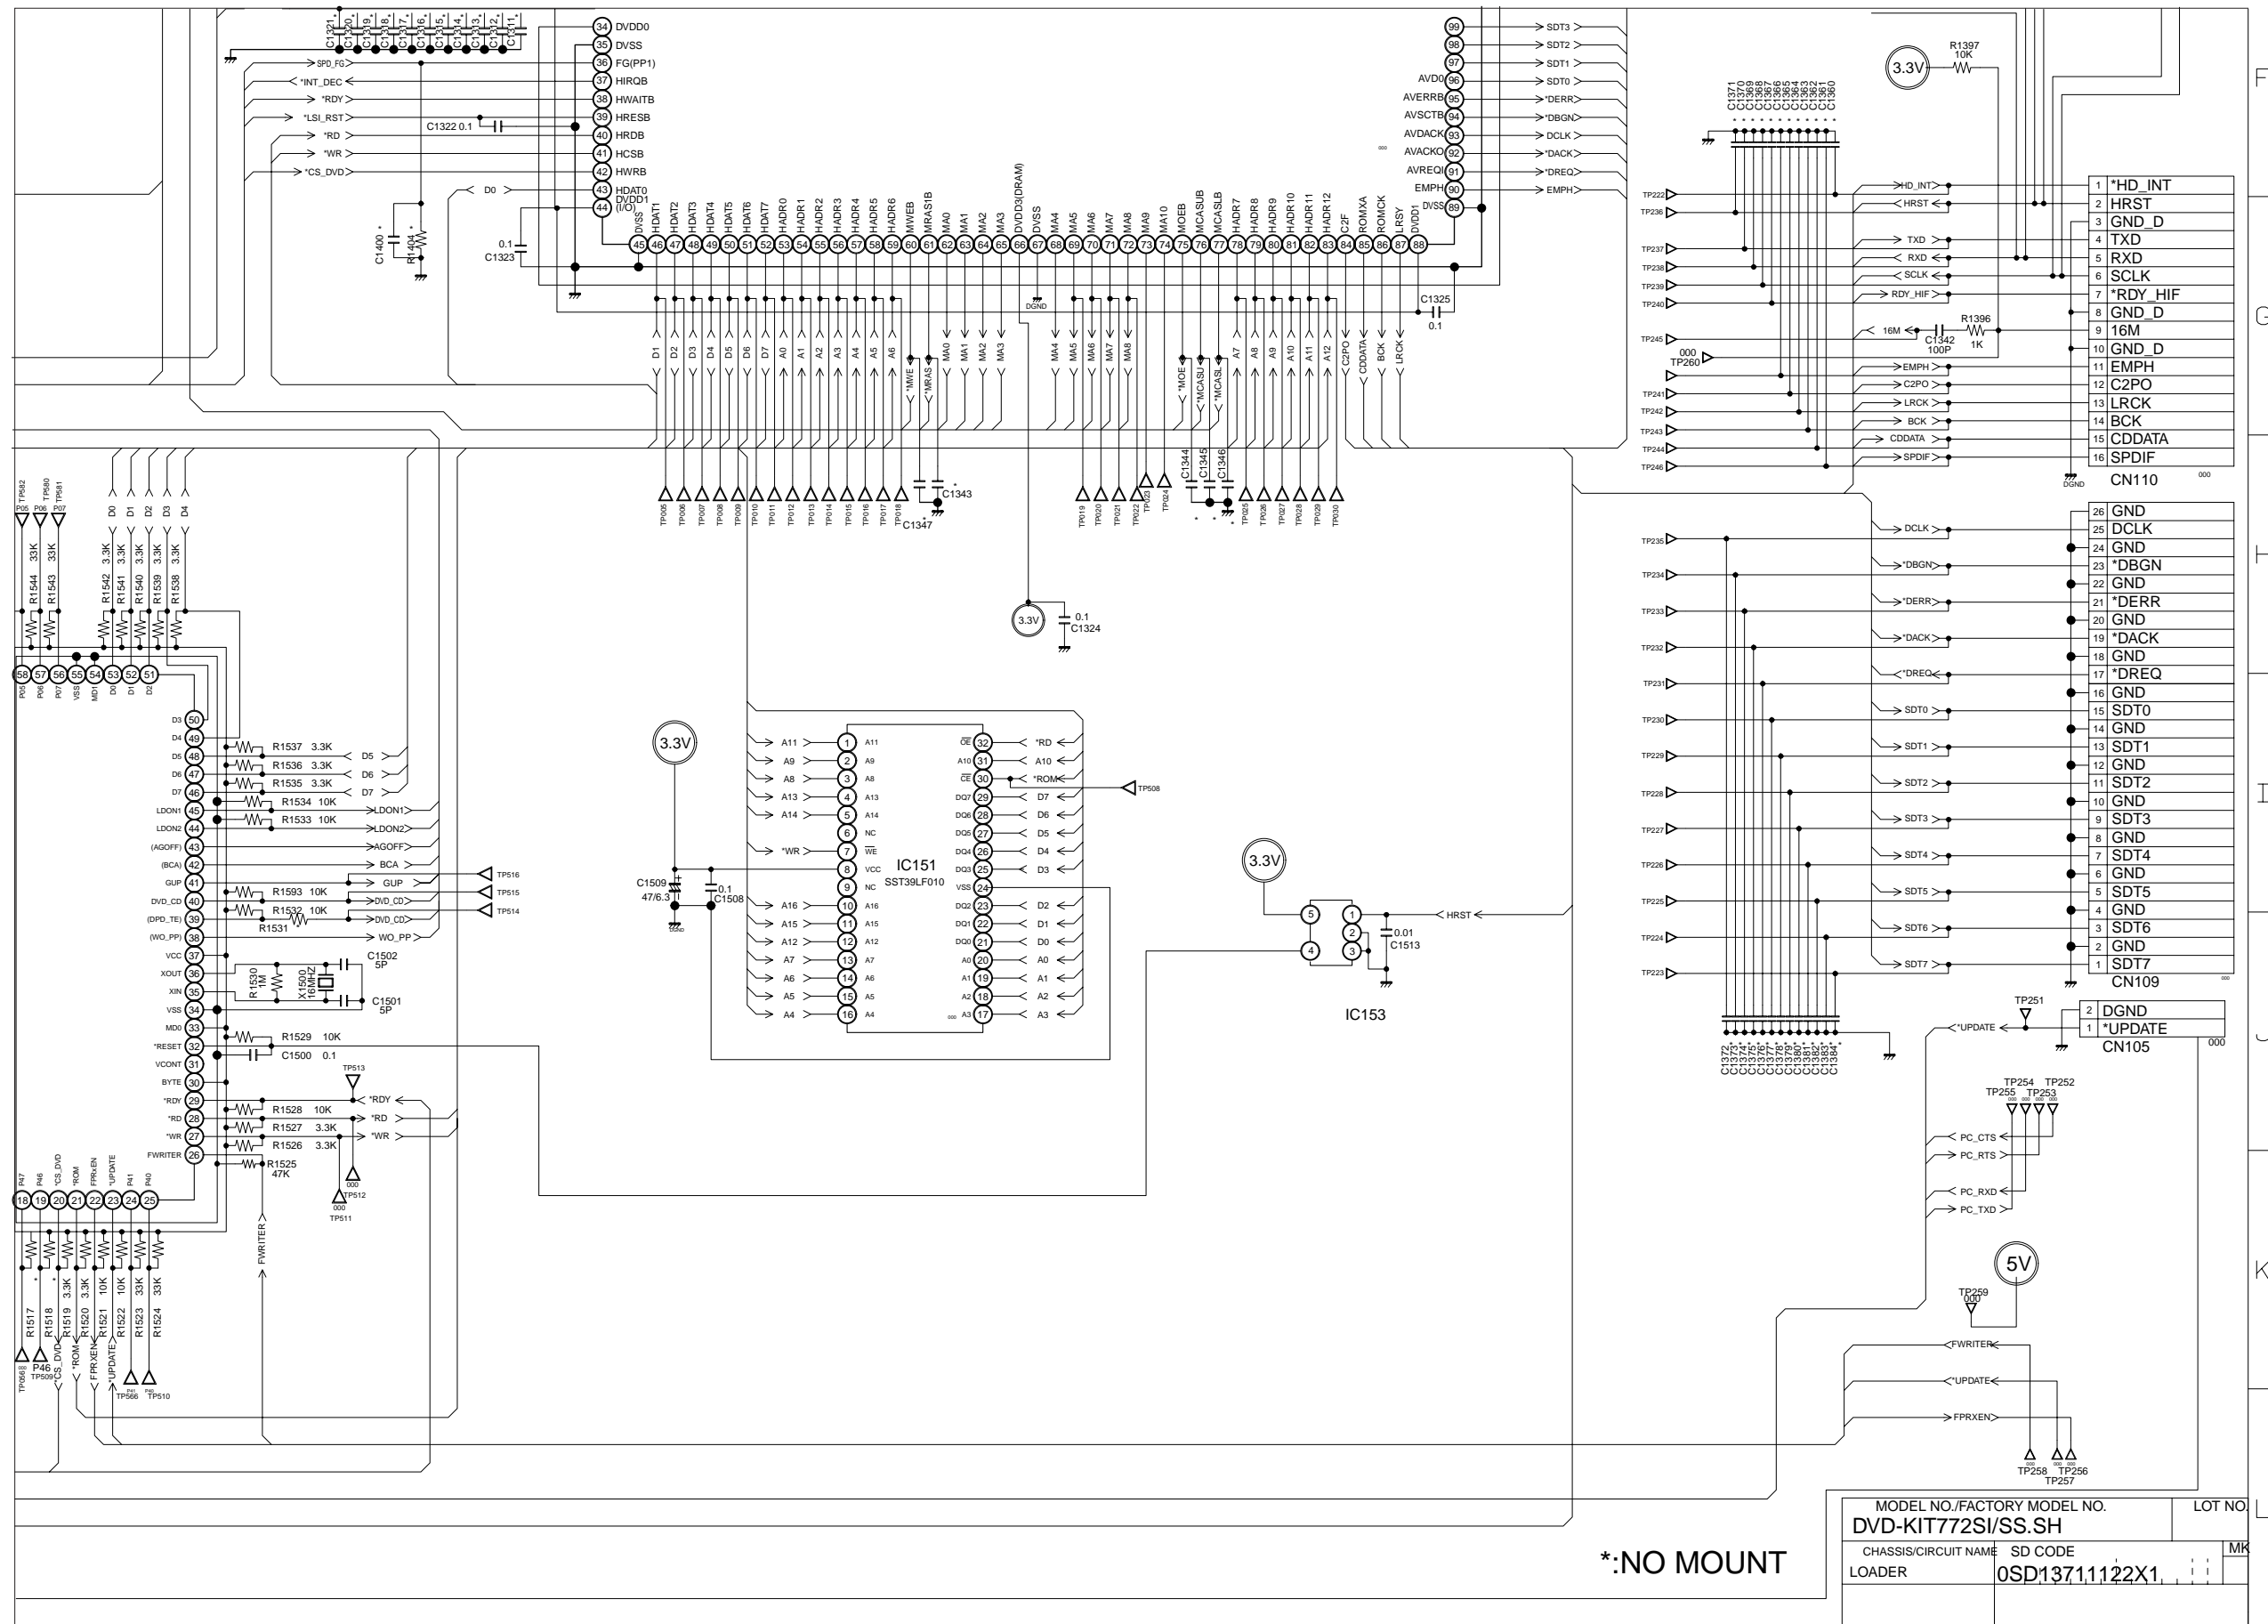

Service Information

Already published Service Informations: none

CHANGES DURING PRODUCTION

DVD LOADER

* From production wk232 onwards a new DVD Loader KIT772SI is introduced. They can be recognized by:

- 1) the serial no. KQ01..... or
- 2) the disc, clamper with many holes instead of 3 big circular slots (see below)

WIRING CONNECTION

SCHEMATIC DIAGRAM (TOP LEFT) - SERVO BOARD

SCHEMATIC DIAGRAM (TOP RIGHT) - SERVO BOARD

SCHEMATIC DIAGRAM (BOTTOM LEFT) - SERVO BOARD

SCHEMATIC DIAGRAM (BOTTOM RIGHT) - SERVO BOARD

*:NO MOUNT

MODEL NO./FACTORY MODEL NO.		LOT NO.
DVD-KIT772SI/SS.SH		
CHASSIS/CIRCUIT NAME	SD CODE	MK
LOADER	0SD137.1.122X1	

LAYOUT DIAGRAM (DVD SIDE A)

LAYOUT DIAGRAM (DVD SIDE B)

Exploded View - DVD Loader

Tray parts.